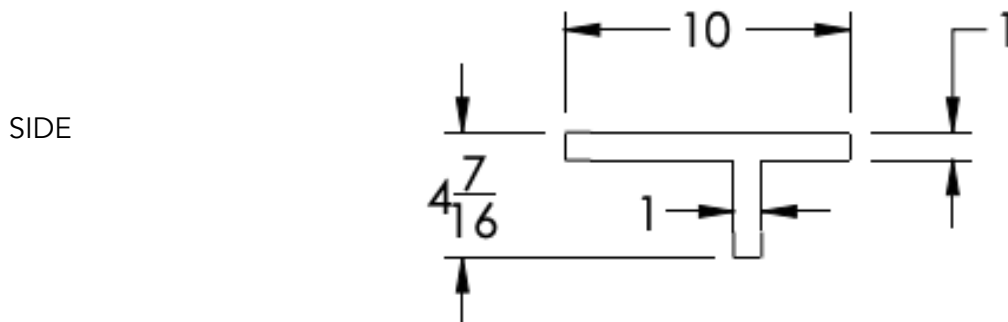

Dimensions in inches

NOTE: Dimensions subject to change without notice.