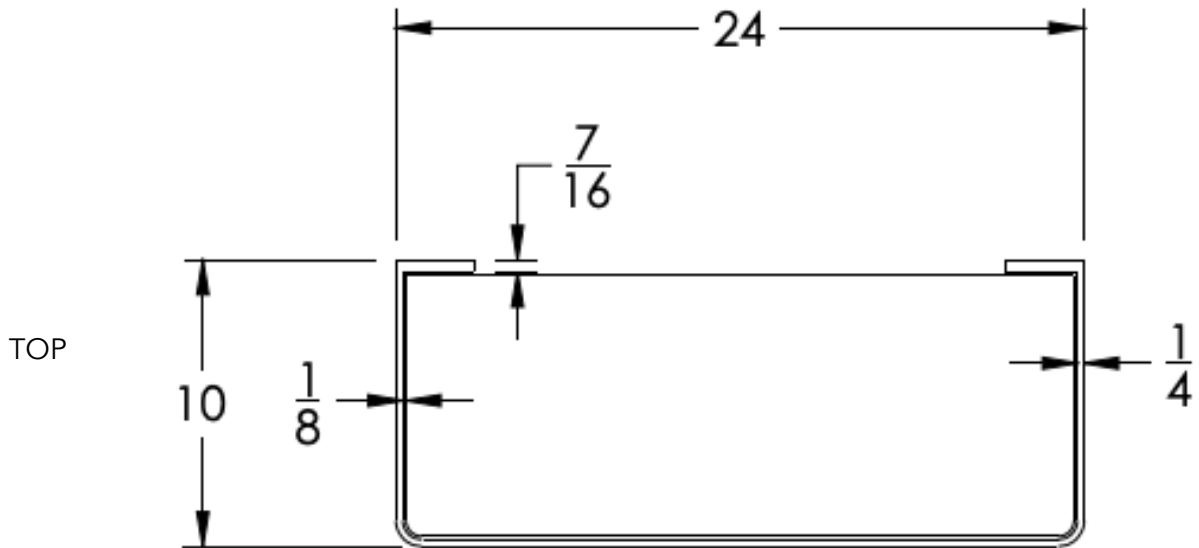

neelnox

LET
THERE
BE **DESIGN.**

FEATURES

- Premium 304 Grade Stainless Steel
- Solid Mount Construction
- Concealed Installation Hardware
- State of the art wall anchors included for installation on Dry wall or Tile

Dimensions in inches

NOTE: Dimensions subject to change without notice.