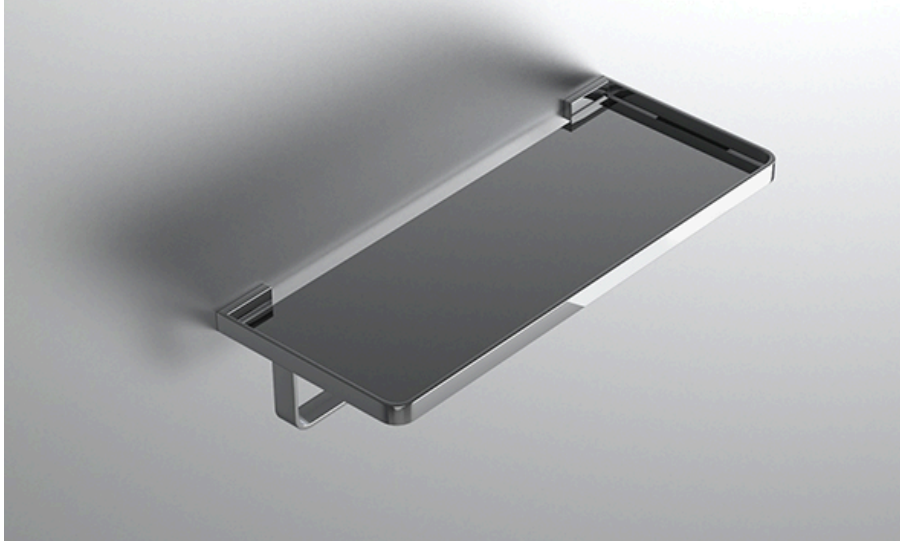

neelnox

LET
THERE
BE **DESIGN.**

FEATURES

- Premium 304 Grade Stainless Steel
- Solid Mount Construction
- Concealed Installation Hardware
- State of the art wall anchors included for installation on Dry wall or Tile

COLLECTION PENINSULAR

TOWEL RACK WITH BAR

| Model | Product | Finishes Available |
|------------|---------------------|---|
| PSL-TRKB24 | Towel Rack With Bar | Multiple finishes available. Over 23 finishes to choose from. |