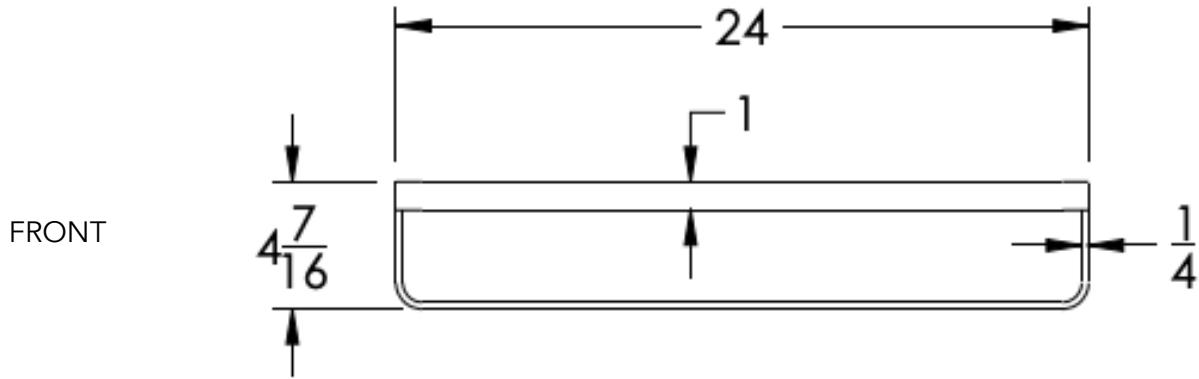

Dimensions in inches

NOTE: Dimensions subject to change without notice.